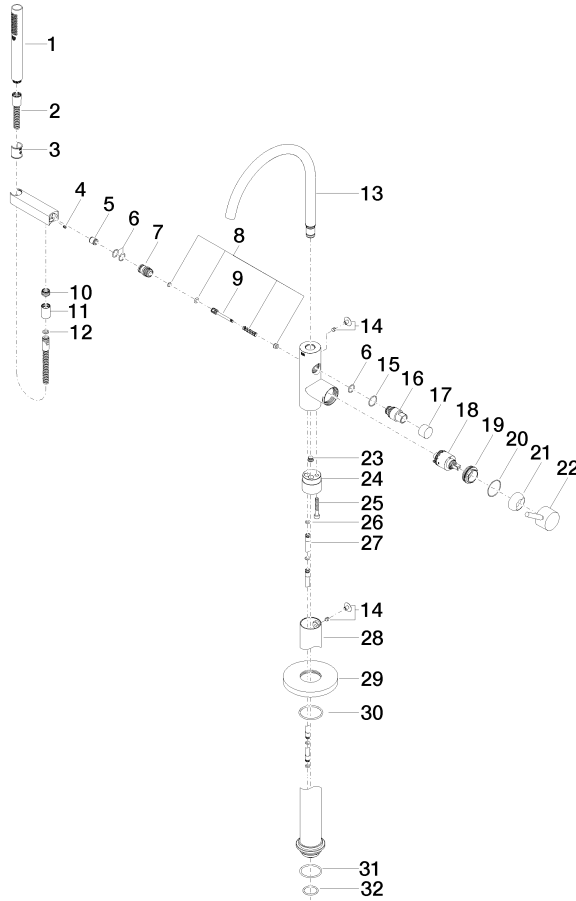

Single-lever bath mixer with stand pipe for free-standing assembly with hand shower set - Brushed Light Gold

TARA

25 863 661

Single-lever bath mixer with stand pipe for free-standing assembly with hand shower set - Brushed Light Gold

TARA

25 863 661

Spare parts list

No.	Item Number	Name	Quantity used	Delivery time
1	90 12 11 140 30-27	shower	1	30
2	90 30 02 072 00-27	Metal shower hose 1/2" x 3/8" x 1250 mm - Brushed Light Gold	1	30
3	09 18 40 118 90	sleeve	1	2
4	09 31 11 058 90	pin	1	2
5	90 23 01 141 00 90	back-flow preventer	1	2
6	90 14 10 010 00 90	seal	3	2
7	09 24 03 153 20-27	nipple	1	-
Spare part can no longer be ordered, please order the replacement item				
8	90 16 02 023 00 90	spring	1	2
9	09 31 09 102 20-27	pull-rod	1	-
Spare part can no longer be ordered, please order the replacement item				
10	09 24 03 069 90	nipple	1	2
11	90 21 02 069 00-27	cover	1	30
12	90 14 20 026 00 90	seal	1	2
13	90 28 22 327 01-27	spout	1	30
14	04 31 20 036 00 90	plug	2	2
15	09 14 10 112 90	seal	1	2
16	09 21 34 081 20-27	nipple	1	60
17	09 20 88 002-27	handle	1	60
18	90 15 05 039 00 90	cartridge	1	2
19	09 24 04 298 90	nut	1	2
20	09 14 10 037 90	seal	1	2
21	09 28 30 036-27	cover	1	60
22	90 20 66 005 00-27	handle	1	30
23	04 31 20 039 11 90	plug	1	2
24	09 24 03 152 20-27	adaptor	1	-
Spare part can no longer be ordered, please order the replacement item				
25	09 30 30 111 90	screw	1	2
26	09 14 10 139 90	seal	2	2
27	04 28 22 025 00 90	connection	2	2
28	04 28 22 030 00-27	pipe	1	60
29	09 27 88 007-27	rosette	1	60
30	90 14 10 129 00 90	seal	1	2
31	09 14 10 084 90	seal	1	2
32	09 14 10 018 90	seal	1	2