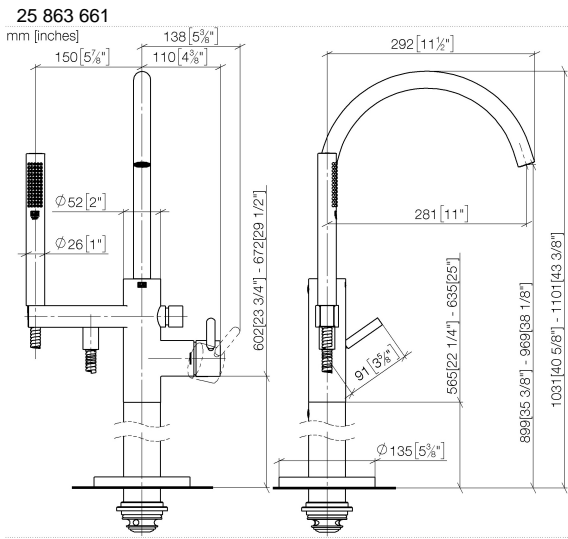

Single-lever bath mixer with stand pipe for free-standing assembly with hand shower set - Brushed Light Gold

TARA

25 863 661

Fits: TARA, META

- spout: circular, air-enriched flow
- max. flow 19.5 l/min at 3 bar flow pressure
- Hand shower: COMPACT RAIN, max. flow rate 6.8 l/min (at 3 bar)
- bar-type hand shower with anti-scale system
- pivotable spout 360°
- 281mm projection
- wall bracket
- automatic bath/shower diverter
- total height 1031 - 1101 mm
- stand pipe height 565 - 635 mm
- height up to aerator 899 – 969 mm
- slide-on rosettes Ø 135 mm
- metal shower hose 1250mm with integrated anti-twist protection
- WRAS

Required miscellaneous

**Concealed floor mounting -**

35 945 970 90

- min. recess depth 80 mm
- max. recess depth 150 mm

Single-lever bath mixer with stand pipe for free-standing assembly with hand shower set - Brushed Light Gold

TARA

Flow rate chart

Single-lever bath mixer with stand pipe for free-standing assembly with hand shower set - Brushed Light Gold

TARA

25 863 661